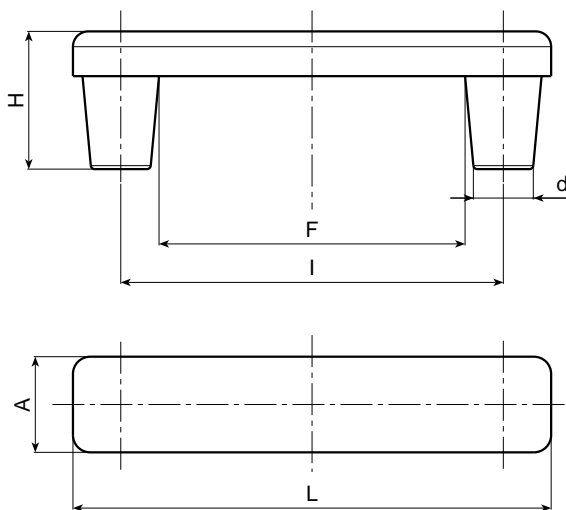

## FIXED BRIDGE HANDLE WITH SMOOTH THROUGH HOLE

**MATERIAL:**

Duroplast.  
Oils and greases resistant.  
High temperatures resistant.

**SURFACE:**

Glossy.

**COLOUR:**

Black (RAL 9011).

**HOLE :**

Smooth right through hole  
obtained by moulding the plastic.

**SPECIAL REQUESTS:**

- None.

Art.	L	I	F	A	H	h1	h3	c	d	d3	d1	Q	Weight (gr)	F1 (N)	F2 (N)
B223-100 D5	125	100	80	25	34	23,5	6	10,5	15,5	10,5	5,5	30	55	2000	1400