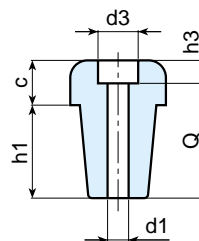

## FIXED BRIDGE HANDLE WITH SMOOTH THROUGH HOLE

**MATERIAL:**

Duroplast.  
Oils and greases resistant.  
High temperatures resistant.

**SURFACE:**

Glossy.

**COLOUR:**

Black (RAL 9011).

**HOLE :**

Smooth right through hole  
obtained by moulding the plastic.

**SPECIAL REQUESTS:**

- None.

Art.	L	I	F	A	H	h1	h3	c	d	d3	d1	Q	Weight (gr)	F1 (N)	F2 (N)
B223-100 D5	125	100	80	25	34	23,5	6	10,5	15,5	10,5	5,5	30	55	2000	1400