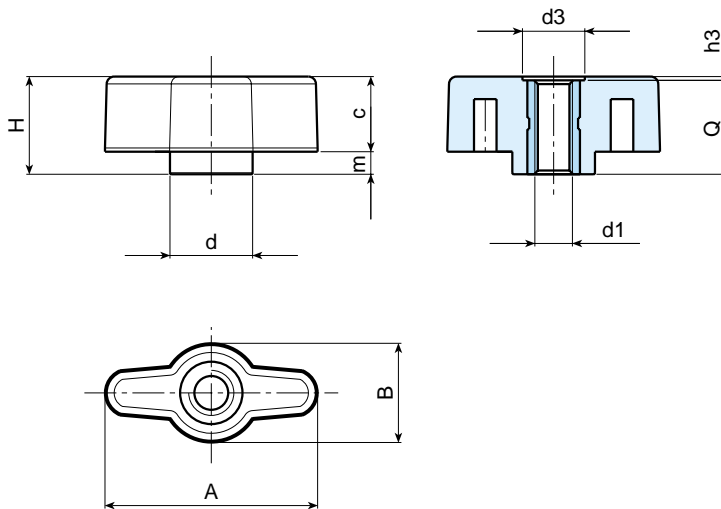

ART. L748

28mm. WINGNUT WITH RIGHT THROUGH THREADED INSERT

MATERIAL:

Reinforced polyamide.
Oils and greases resistant.

SURFACE:

Satin.

COLOUR:

Black (RAL 9011).

MAIN INSERT:

Brass right through threaded bush.

SPECIAL REQUESTS:

- It is possible to supply the inserts in different materials, on request and for quantities.
- It is possible to supply colours as shown in the table at page 22, on request and for quantities.

Art.	A	B	H	m	c	d	d3	h3	d1	Q	Weight (gr)
L748-28 M4	28	13	13	3	10	11	8	0,5	M4	12,5	5
L748-28 M5	28	13	13	3	10	11	8	0,5	M5	12,5	5
L748-28 M6	28	13	13	3	10	11	8	0,5	M6	12,5	6