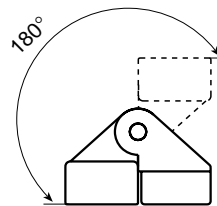

ART. 0450

UNIVERSAL HINGE WITH THREADED INSERT FOR MOUNTING ON STRAIGHT DOOR

MATERIAL:

Reinforced polyamide.
Oils and greases resistant.

SURFACE:

Satin.

COLOUR:

Black (RAL 9011).

INSERTS:

Zinc plated steel pin.
Brass blind threaded bush.
(*) Zinc plated steel blind threaded bush.

SPECIAL REQUESTS:

- None.

Art.	I	C	A	B	L	F	h	h1	H	d	R	d1	Q	Weight (gr)	F1 (N)	F2 (N)
O450-30	15	18	30	17	35	18	11	19	25	4	11	M5	8	26	1180	1130
O450-54	30	22	54	21	44	22	13	22	30	5	15	M6	7	58	1520	2980
O450-78	42	32	78	30	61	30	18	31	42	8	21	(*) M8	10	178	885	2875