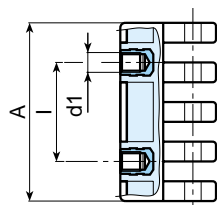

ART. 0450

UNIVERSAL HINGE WITH THREADED INSERT FOR MOUNTING ON STRAIGHT DOOR

MATERIAL:

Reinforced polyamide.
Oils and greases resistant.

SURFACE:

Satin.

COLOUR:

Black (RAL 9011).

INSERTS:

Zinc plated steel pin.
Brass blind threaded bush.
(*) Zinc plated steel blind threaded bush.

SPECIAL REQUESTS:

- None.

Art.	I	C	A	B	L	F	h	h1	H	d	R	d1	Q	Weight (gr)	F1 (N)	F2 (N)
O450-30	15	18	30	17	35	18	11	19	25	4	11	M5	8	26	1180	1130
O450-54	30	22	54	21	44	22	13	22	30	5	15	M6	7	58	1520	2980
O450-78	42	32	78	30	61	30	18	31	42	8	21	(*) M8	10	178	885	2875