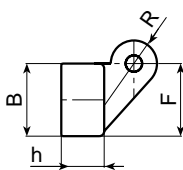

ART. 0450

UNIVERSAL HINGE WITH THREADED INSERT FOR MOUNTING ON STRAIGHT DOOR

MATERIAL:

Reinforced polyamide.
Oils and greases resistant.

SURFACE:

Satin.

COLOUR:

Black (RAL 9011).

INSERTS:

Zinc plated steel pin.
Brass blind threaded bush.
(*) Zinc plated steel blind threaded bush.

SPECIAL REQUESTS:

- None.

Art.	I	C	A	B	L	F	h	h1	H	d	R	d1	Q	Weight (gr)	F1 (N)	F2 (N)
O450-30	15	18	30	17	35	18	11	19	25	4	11	M5	8	26	1180	1130
O450-54	30	22	54	21	44	22	13	22	30	5	15	M6	7	58	1520	2980
O450-78	42	32	78	30	61	30	18	31	42	8	21	(*) M8	10	178	885	2875