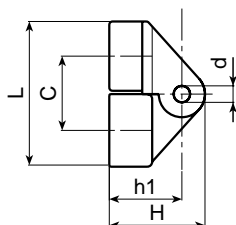

ART. 0450

UNIVERSAL HINGE WITH THREADED INSERT FOR MOUNTING ON STRAIGHT DOOR

MATERIAL:

Reinforced polyamide.
Oils and greases resistant.

SURFACE:

Satin.

COLOUR:

Black (RAL 9011).

INSERTS:

Zinc plated steel pin.
Brass blind threaded bush.
(*) Zinc plated steel blind threaded bush.

SPECIAL REQUESTS:

- None.

Art.	I	C	A	B	L	F	h	h1	H	d	R	d1	Q	Weight (gr)	F1 (N)	F2 (N)
O450-30	15	18	30	17	35	18	11	19	25	4	11	M5	8	26	1180	1130
O450-54	30	22	54	21	44	22	13	22	30	5	15	M6	7	58	1520	2980
O450-78	42	32	78	30	61	30	18	31	42	8	21	(*) M8	10	178	885	2875