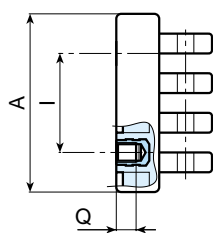

ART. 0450

UNIVERSAL HINGE WITH THREADED INSERT FOR MOUNTING ON STRAIGHT DOOR

MATERIAL:

Reinforced polyamide.
Oils and greases resistant.

SURFACE:

Satin.

COLOUR:

Black (RAL 9011).

INSERTS:

Zinc plated steel pin.
Brass blind threaded bush.
(*) Zinc plated steel blind threaded bush.

SPECIAL REQUESTS:

- None.

Art.	I	C	A	B	L	F	h	h1	H	d	R	d1	Q	Weight (gr)	F1 (N)	F2 (N)
O450-30	15	18	30	17	35	18	11	19	25	4	11	M5	8	26	1180	1130
O450-54	30	22	54	21	44	22	13	22	30	5	15	M6	7	58	1520	2980
O450-78	42	32	78	30	61	30	18	31	42	8	21	(*) M8	10	178	885	2875